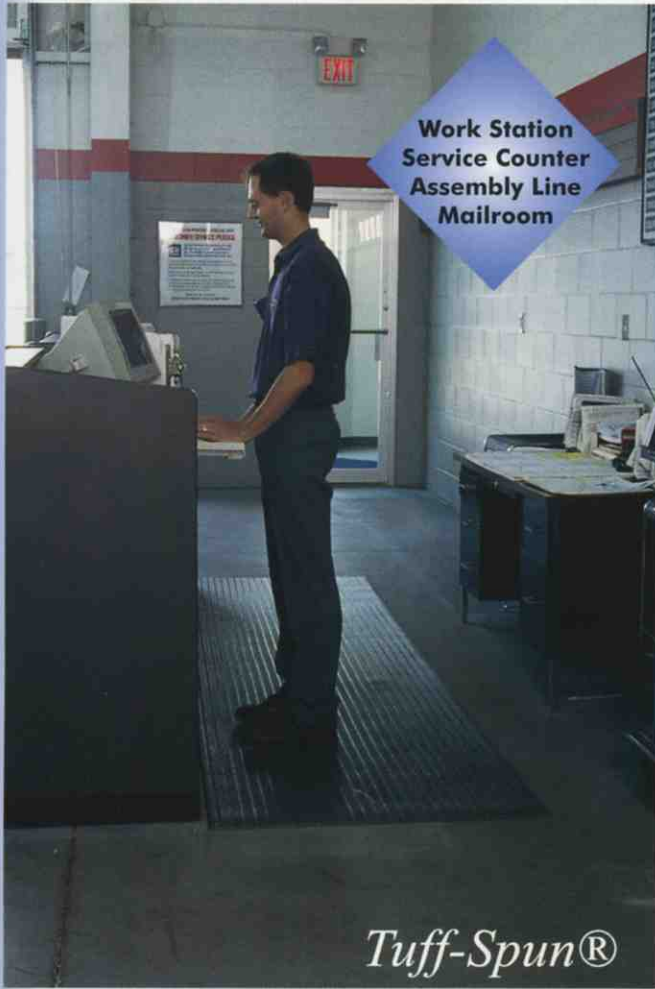

The Tuff-Spun® Family *Rolls*

CONSTRUCTION:

- Closed cell vinyl sponge.
- Bevelled edges to reduce trip hazards.
- Available in a non-directional pebble surface or traditional ribbed surface.
- Available in four thicknesses:
 - 1/8" - ribbed surface only
 - 1/4" - ribbed and pebble surfaces
 - 3/8" - ribbed and pebble surfaces
 - 5/8" - ribbed surface only (Super Sponge)
- Colour availability: black, brown or gray