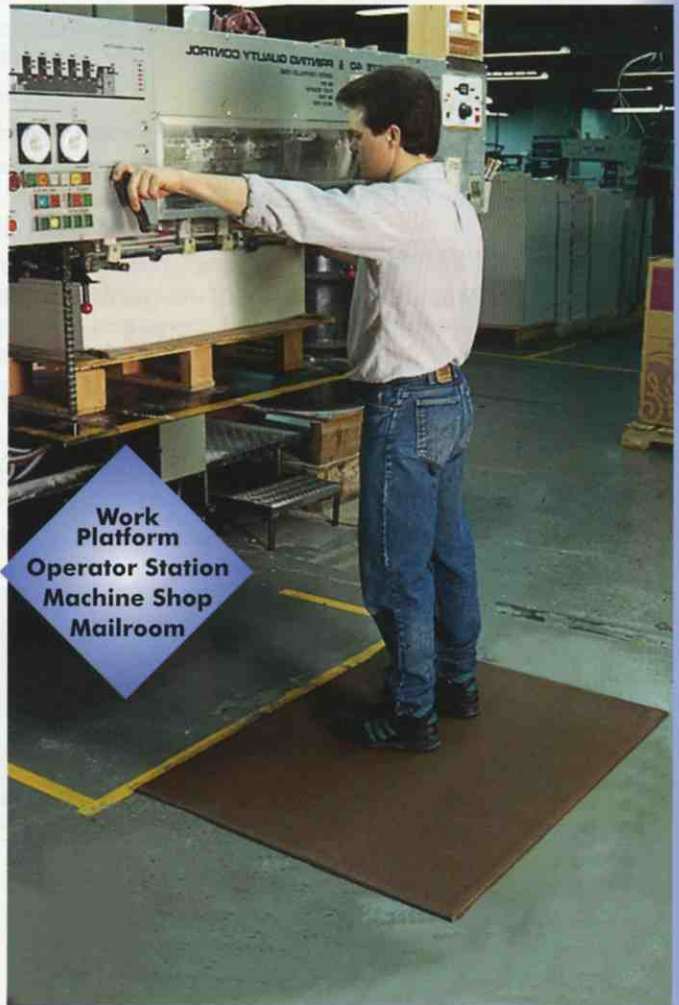

The Tuff-Spun® Family *Rolls*

CONSTRUCTION:

- Closed cell vinyl sponge.
- Bevelled edges to reduce trip hazards.
- Available in a non-directional pebble surface or traditional ribbed surface.
- Available in four thicknesses:
 - 1/8" - ribbed surface only
 - 1/4" - ribbed and pebble surfaces
 - 3/8" - ribbed and pebble surfaces
 - 5/8" - ribbed surface only (Super Sponge)
- Colour availability: black, brown or gray

Super Foot-Lover™

Foot-Lover™

Checkout-Cashier
Bank Teller
Packing Station
Mailroom
Assembly Area

Black

Brown

Gray

Anti-Fatigue Good	Wear Resistance Good	Slip Resistance Good
Standard Mat Sizes		
3/8" Footlover		5/8" Super Foot Lover
27" x 36"		2' x 3' 3' x 4'
27" x 60"		3' x 5' 3' x 6'
36" x 60"		4' x 6'