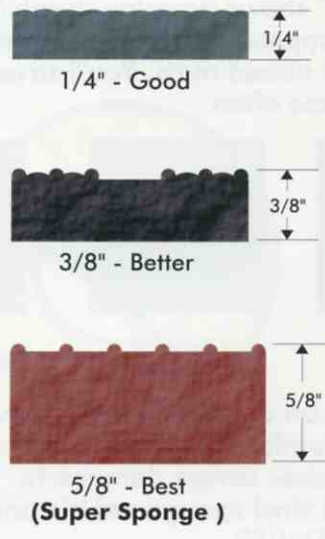

The Tuff-Spun® Family *Rolls*

CONSTRUCTION:

- Closed cell vinyl sponge.
- Bevelled edges to reduce trip hazards.
- Available in a non-directional pebble surface or traditional ribbed surface.
- Available in four thicknesses:
 - 1/8" - ribbed surface only
 - 1/4" - ribbed and pebble surfaces
 - 3/8" - ribbed and pebble surfaces
 - 5/8" - ribbed surface only (Super Sponge)
- Colour availability: black, brown or gray

Anti-Fatigue Good		Wear Resistance Good		Slip Resistance Good	
Standard Roll Sizes					
1/8"	1/4"	1/4"	5/8"		
2' x 60'	2' x 60'	2' x 60'	2' x 30'		
3' x 60'	3' x 60'	3' x 60'	3' x 30'		
4' x 60'	4' x 60'	4' x 60'	4' x 30'		
	6' x 60'	6' x 60'	6' x 30'		

Super Foot-Lover™

Foot-Lover™

Checkout-Cashier
Bank Teller
Packing Station
Mailroom
Assembly Area

Black

Brown

Gray

Anti-Fatigue Good	Wear Resistance Good	Slip Resistance Good
Standard Mat Sizes		
3/8" Footlover		5/8" Super Foot Lover
27" x 36"		2' x 3' 3' x 4'
27" x 60"		3' x 5' 3' x 6'
36" x 60"		4' x 6'